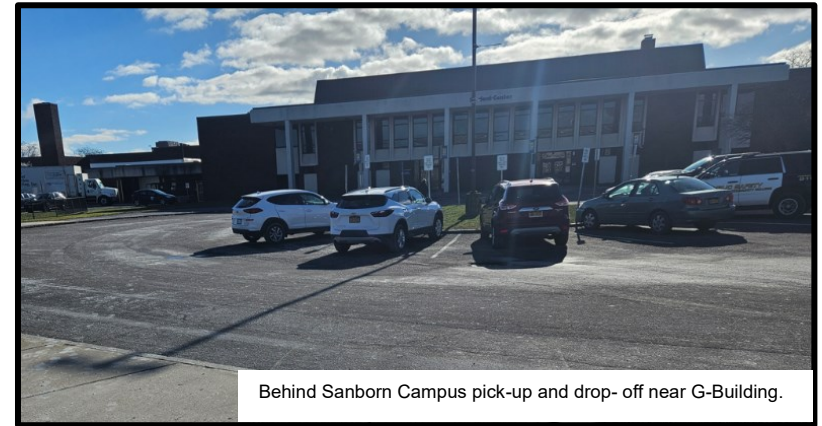

# Spring 2024 NCCC Shuttle Service to Niagara Falls Culinary Institute & Shopping

The pick-up and drop-off at Sanborn will be behind the campus near Student Housing, in the circle area near G-Building. The pick-up and drop-off at NFCI will be in front of the building at the main entrance unless otherwise noted. Masks are not required but recommended and please have your ID with you. Shuttle picks up as close to exact time as possible so please be there a few minutes before. To keep on the schedule, drivers are not able to divert from route listed. If you miss the shuttle, the next pick-up or drop-off is listed below. The shuttle driver will let you know the pick-up and drop-off of the other areas such as the outlets, Walmart, and Wegmans.

Monday – Friday 7 am to 10:20 pm			
LOCATION	TIME	LOCATION	TIME
NCCC- Housing	7:00 AM	NCCC- Housing	3:30 PM
NFCI	7:35 AM	NFCI	4:05 PM
NCCC- Housing	8:10 AM	NCCC- Housing	4:40 PM
NFCI	8:45 AM	NFCI	5:15 PM
NCCC- Housing	9:20 AM	NCCC- Housing	5:50 PM
NFCI	9:55 AM	NFCI	6:25 PM
NCCC- Housing	10:30 AM	Fashion Outlets	6:42 PM
NFCI	11:05 AM	Walmart	6:47 PM
NCCC- Housing Drop off	11:40 AM	Wegmans	6:51 PM
<b>15 Minute Driver Break</b>	<b>11:55 AM</b>	NCCC- Housing Drop off	7:26 PM
NCCC- Departure only	11:55 AM	<b>15 Minute Driver Break</b>	<b>7:41 PM</b>
NFCI	12:30 PM	NCCC-Housing Departure	7:41 PM
NCCC- Housing	1:05 PM	NFCI	8:16 PM
NFCI	1:40 PM	Fashion Outlets	8:33 PM
NCCC- Housing	2:15 PM	Walmart	8:38 PM
NFCI will wait 10 minutes	2:50 PM	Wegmans	8:42 PM
NCCC- Housing	3:25 PM	NCCC- Housing	9:02 PM
		NFCI	9:37 PM
		Fashion Outlets	9:54 PM
		Walmart	9:59 PM
		Wegmans	10:03 PM
<b>Driver Change</b>		<b>NFCI last pick up</b>	<b>10:20 PM</b>
		NCCC- Housing	10:50 PM